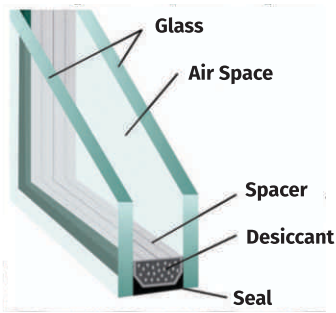

SuperWin Window with different Glazing Options

DGU Glass