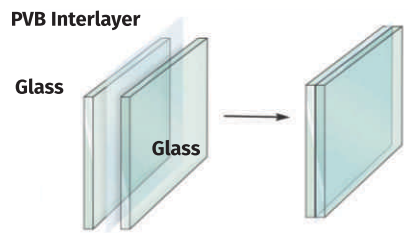

PVB/Laminated Glass