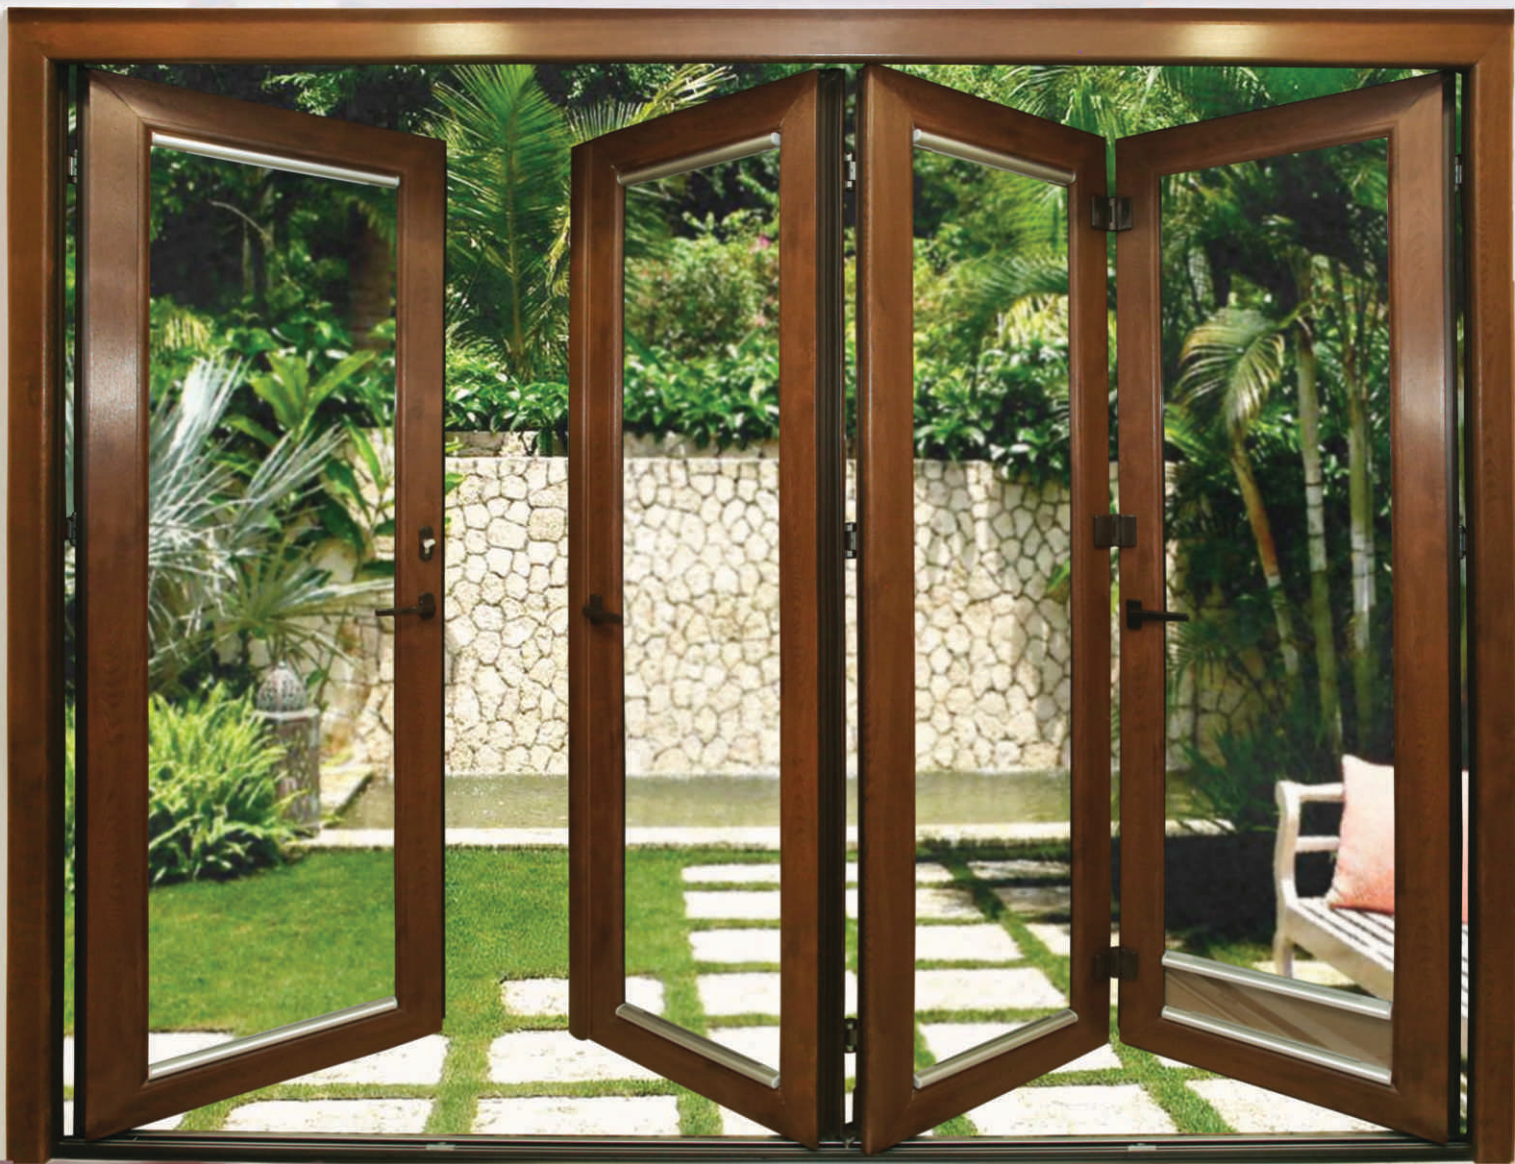

The space-saving opening of balcony doors with Lift & Slide sashes permits optimum use of space, as no sashes project into the room as compare to Bi-fold door system.

Tilt & Turn Window/Door System

SuperWin Tilt and Turn Window will swing inward when opened in the turn position; alternatively, hinges at the bottom allow it to open inward at the top. Both actions are activated by the turn of a lever, which controls all the mechanics within the frame.

There are great benefits to the two opening positions of the Tilt-Turn Window. The turn position allows ample fresh air to pass into the room; it also facilitates cleaning the window.

Bi-Fold Door System

The beauty of SuperWin Bi-Fold Door System is that the multiple panels fold up to create an opening that can be as large as the size of the door frame to allow a wide opening, offering unrestricted access and bringing the outside in.