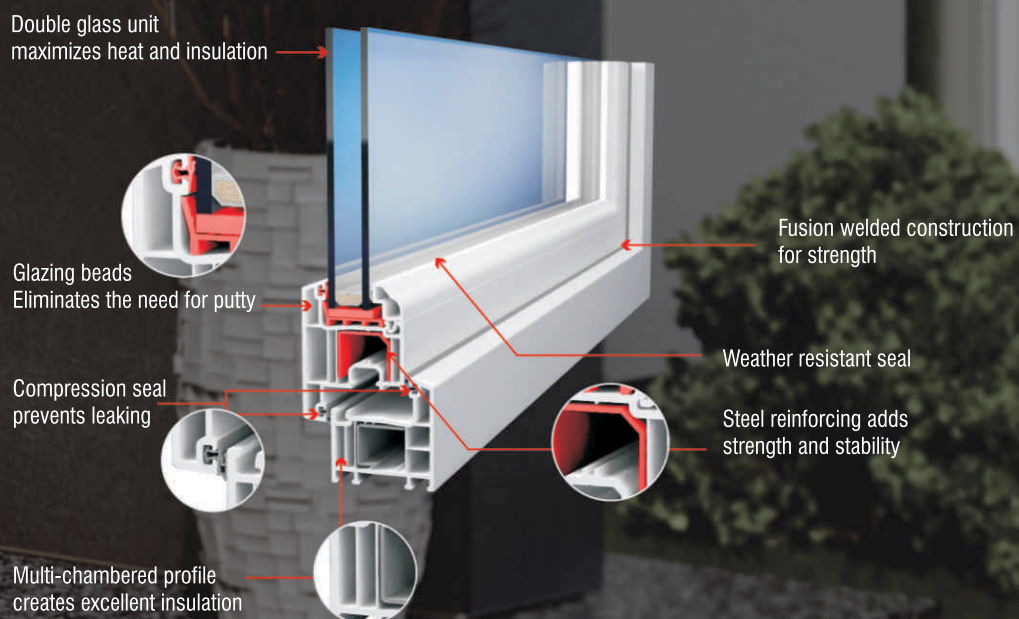

Why SuperWin?

SuperWin Technologies is one of the pioneer in manufacturing UPVC Windows and Doors in Gujarat with advance technology and constant innovation SINCE 2011.

SuperWin UPVC Windows and Doors are the most superior over **Wooden-Aluminium-Steel Windows and Doors**. SuperWin UPVC Windows and Doors are the premium product offering complete range of services include site survey, design selection, fabrication, delivery, installation followed by after sales services. SuperWin is well equipped to manufacture windows which withstand the extreme climate of India.

SuperWin UPVC Windows and Doors provide a perfect balance between energy efficiency and comfortable living. This high-quality energy-efficient UPVC Windows and Door solution improves the quality of life in many ways. SuperWin UPVC Windows and Doors offer excellent thermal and acoustic insulation properties, double glazed Windows and Doors substantially reduce heat loss. You will soon recoup the cost of the double glazing in the money saved from heating bills.

A low maintenance, long-lasting SuperWin UPVC Windows gives your home or building an elegant look that will last for years. No more painting or staining, simply wipe clean and your UPVC Window will look as good as new.

SuperWin believes that Superior Workmanship is the Warranty for Quality.